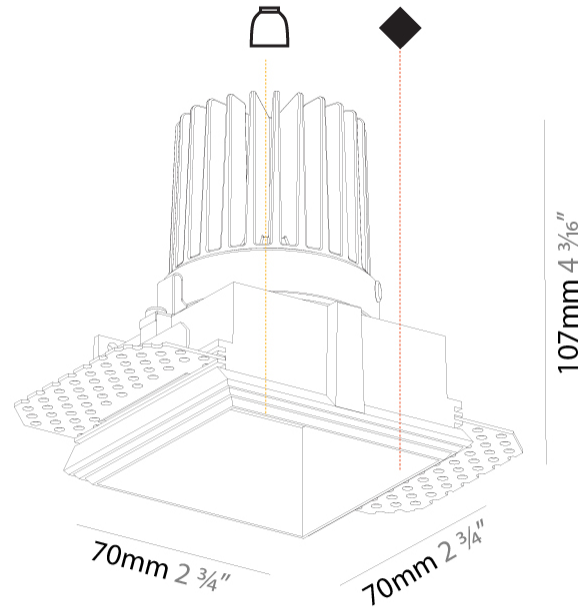

GENERAL

Series: Cave
Subseries: Cave Single
Brand: Prolicht
Division: Architectural
Mounting Type: Trimless
Mounting Location: Ceiling
Subcategory: Downlight

PHYSICAL

Shape: Square
Length (mm): 70
Length (in): 2 ³/₄
Width (mm): 70
Width (in): 2 ³/₄
Height (mm): 107
Height (in): 4 ³/₁₆
Ceiling Thickness (mm): 10 / 12.5 / 15
Ceiling Thickness (in): 3/8 or 1/2 or 9/16
Min. Recessing Depth (mm): 130
Min. Recessing Depth (in): 5 ¹/₈
Light Distribution: Downlight
Fixture Finish: SSR / BKV / CWI / CRY / HAB / UFT / ITA / RUA / FTG / MYG / LOD / PUS / FRO / FUP / KIA / POP / BLS / SPG / MEY / GOH / GUM / CHC / COM / ABZ / JAG / OBR / MOS / ROR
Fixture Material: Aluminum Die Cast
Cut-out Measurements: 85mm / 3 3/8" x 85mm / 3 3/8"
Upon Request: Unique Ceiling Thickness

ELECTRICAL

Lamp Type: LED (Zhaga Standard)
Total Output Wattage (W): 15
Dimming: Dali Dimming
Driver Included: No
Driver Location: Recessed Housing
Driver Type: Constant Current - 120Vac
Driver Class: Class 2
Housing: See components
Input Voltage (V): 120
Constant Current (MA): 350

LED

Color Temperature (°K): Warm Dim
Max. Delivered Lumen (lm): 770
CRI: >90 CRI
Lamp Life (hrs): 50000
Upon Request: Special Color Temperature RGB-W Tunable White Special LED

OPTICAL

Reflector: 20 / 40 / 60
Upon Request: Special Beam Angles

RATINGS AND CERTIFICATIONS

Certified By: Certified for North American Standards
IP rating: IP20