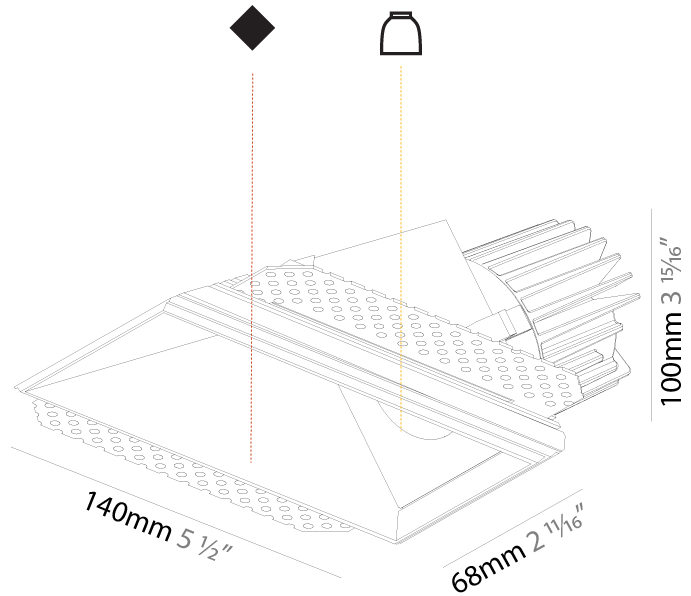

GENERAL

Series: Cave
Subseries: Cave Wallwash
Brand: Prolicht
Division: Architectural
Mounting Type: Trimless
Mounting Location: Ceiling
Subcategory: Downlight

PHYSICAL

Shape: Rectangle
Length (mm): 140
Length (in): 5 1/2
Width (mm): 70
Width (in): 2 3/4
Height (mm): 100
Height (in): 3 15/16
Ceiling Thickness (mm): 10 / 12.5 / 15
Ceiling Thickness (in): 3/8 or 1/2 or 9/16
Min. Recessing Depth (mm): 110
Min. Recessing Depth (in): 4 5/16
Light Distribution: Asymmetric
Fixture Finish: SSR / BKV / CWI / CRY / HAB / UFT / ITA / RUA / FTG / MYG / LOD / PUS / FRO / FUP / KIA / POP / BLS / SPG / MEY / GOH / GUM / CHC / COM / ABZ / JAG / OBR / MOS / ROR
Fixture Material: Aluminum Die Cast
Cut-out Measurements: 150mm / 5 7/8" x 85mm / 3 3/8"
Upon Request: Unique Ceiling Thickness

ELECTRICAL

Lamp Type: LED (Zhaga Standard)
Total Output Wattage (W): 14.7
Dimming: Dali Dimming
Driver Included: No
Driver Location: Recessed Housing
Driver Type: Constant Current -120Vac
Driver Class: Class 2
Housing: See components
Input Voltage (V): 120
Constant Current (MA): 350

LED

Color Temperature (°K): Warm Dim
Max. Delivered Lumen (lm): 850
CRI: >90 CRI
Lamp Life (hrs): 50000
Upon Request: Special Color Temperature

OPTICAL

Reflector°: 20 / 40 / 60
Upon Request: Special Beam Angles

RATINGS AND CERTIFICATIONS

Certified By: Certified for North American Standards
IP rating: IP20

150mm x 85mm
5 7/8" x 3 3/8"

110mm
4 3/8"

10 | 12 1/2 | 15
3/8" | 1/2" | 9/16"